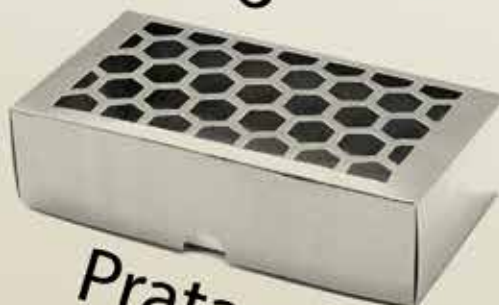

Prata

Ref: 7935 - 17

(C)15.5cm(L)8.2cm(A)4.0cm
Caixa: Papaelcartão Especial